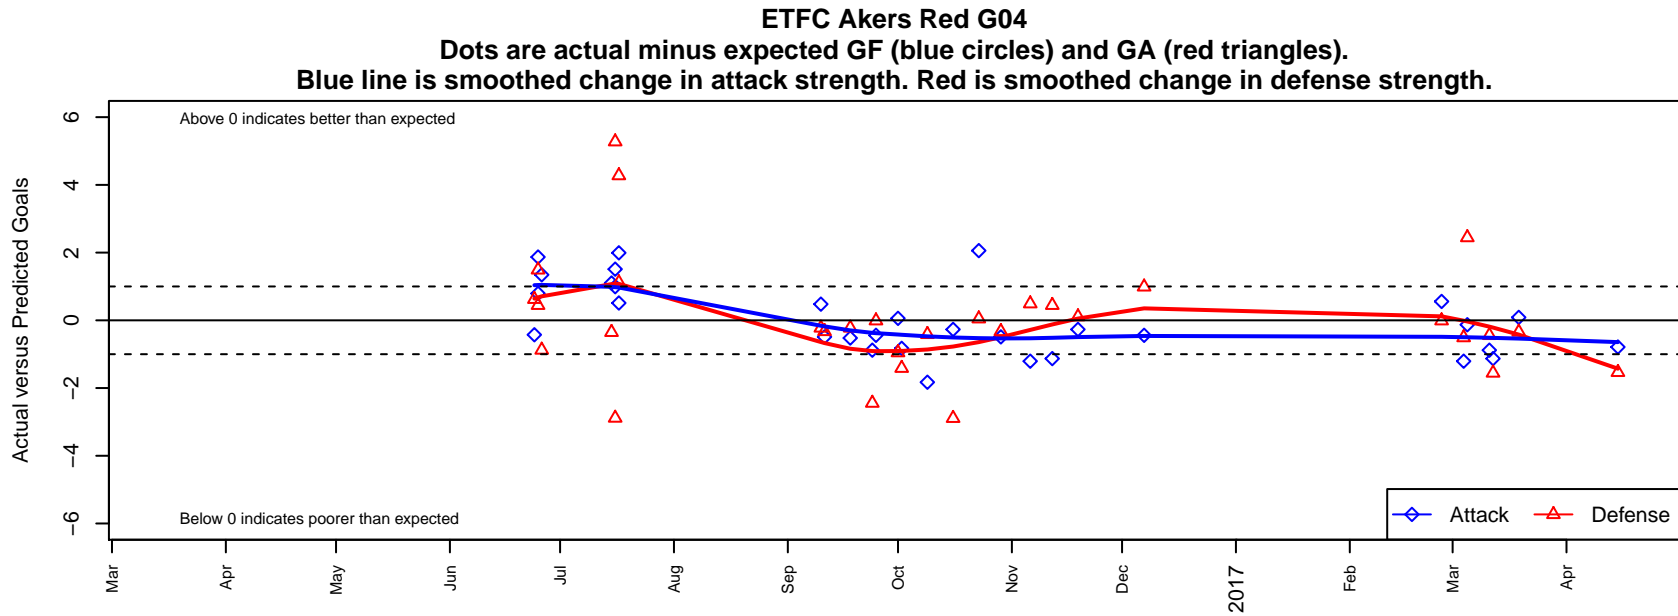

ETFC Akers Red G04

Eugene Timbers FC
 Eugene, OR
 G04 total strength=875
 attack=1.32 defense=1.27
 fall league = PTT G04 Div 1 White
 spr league = Spr OYS G04 Div 1 Red

alt names used:
 ETFC 04G Akers Red
 ETFC Akers Red
 ETFC 04 Akers Red
 ETFC 04G Akers Red
 ETFC 04G Akers Red

Venues played:
 2016 Capital Cup GU13
 2016 Beaverton Cup GU13 Silver
 2016 PTT G04 Division 1 White
 2016 OYS Presidents Cup G04
 2016 Spr OYS G04 Division 1 Red

**attack and defense variance (black dot)
relative to other teams
and top 10 in region**