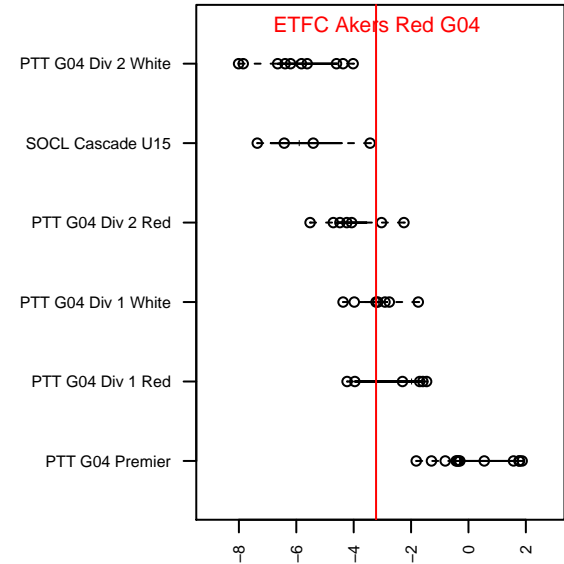

**attack and defense rating
relative to others at age
and all opponents in last 13 months**